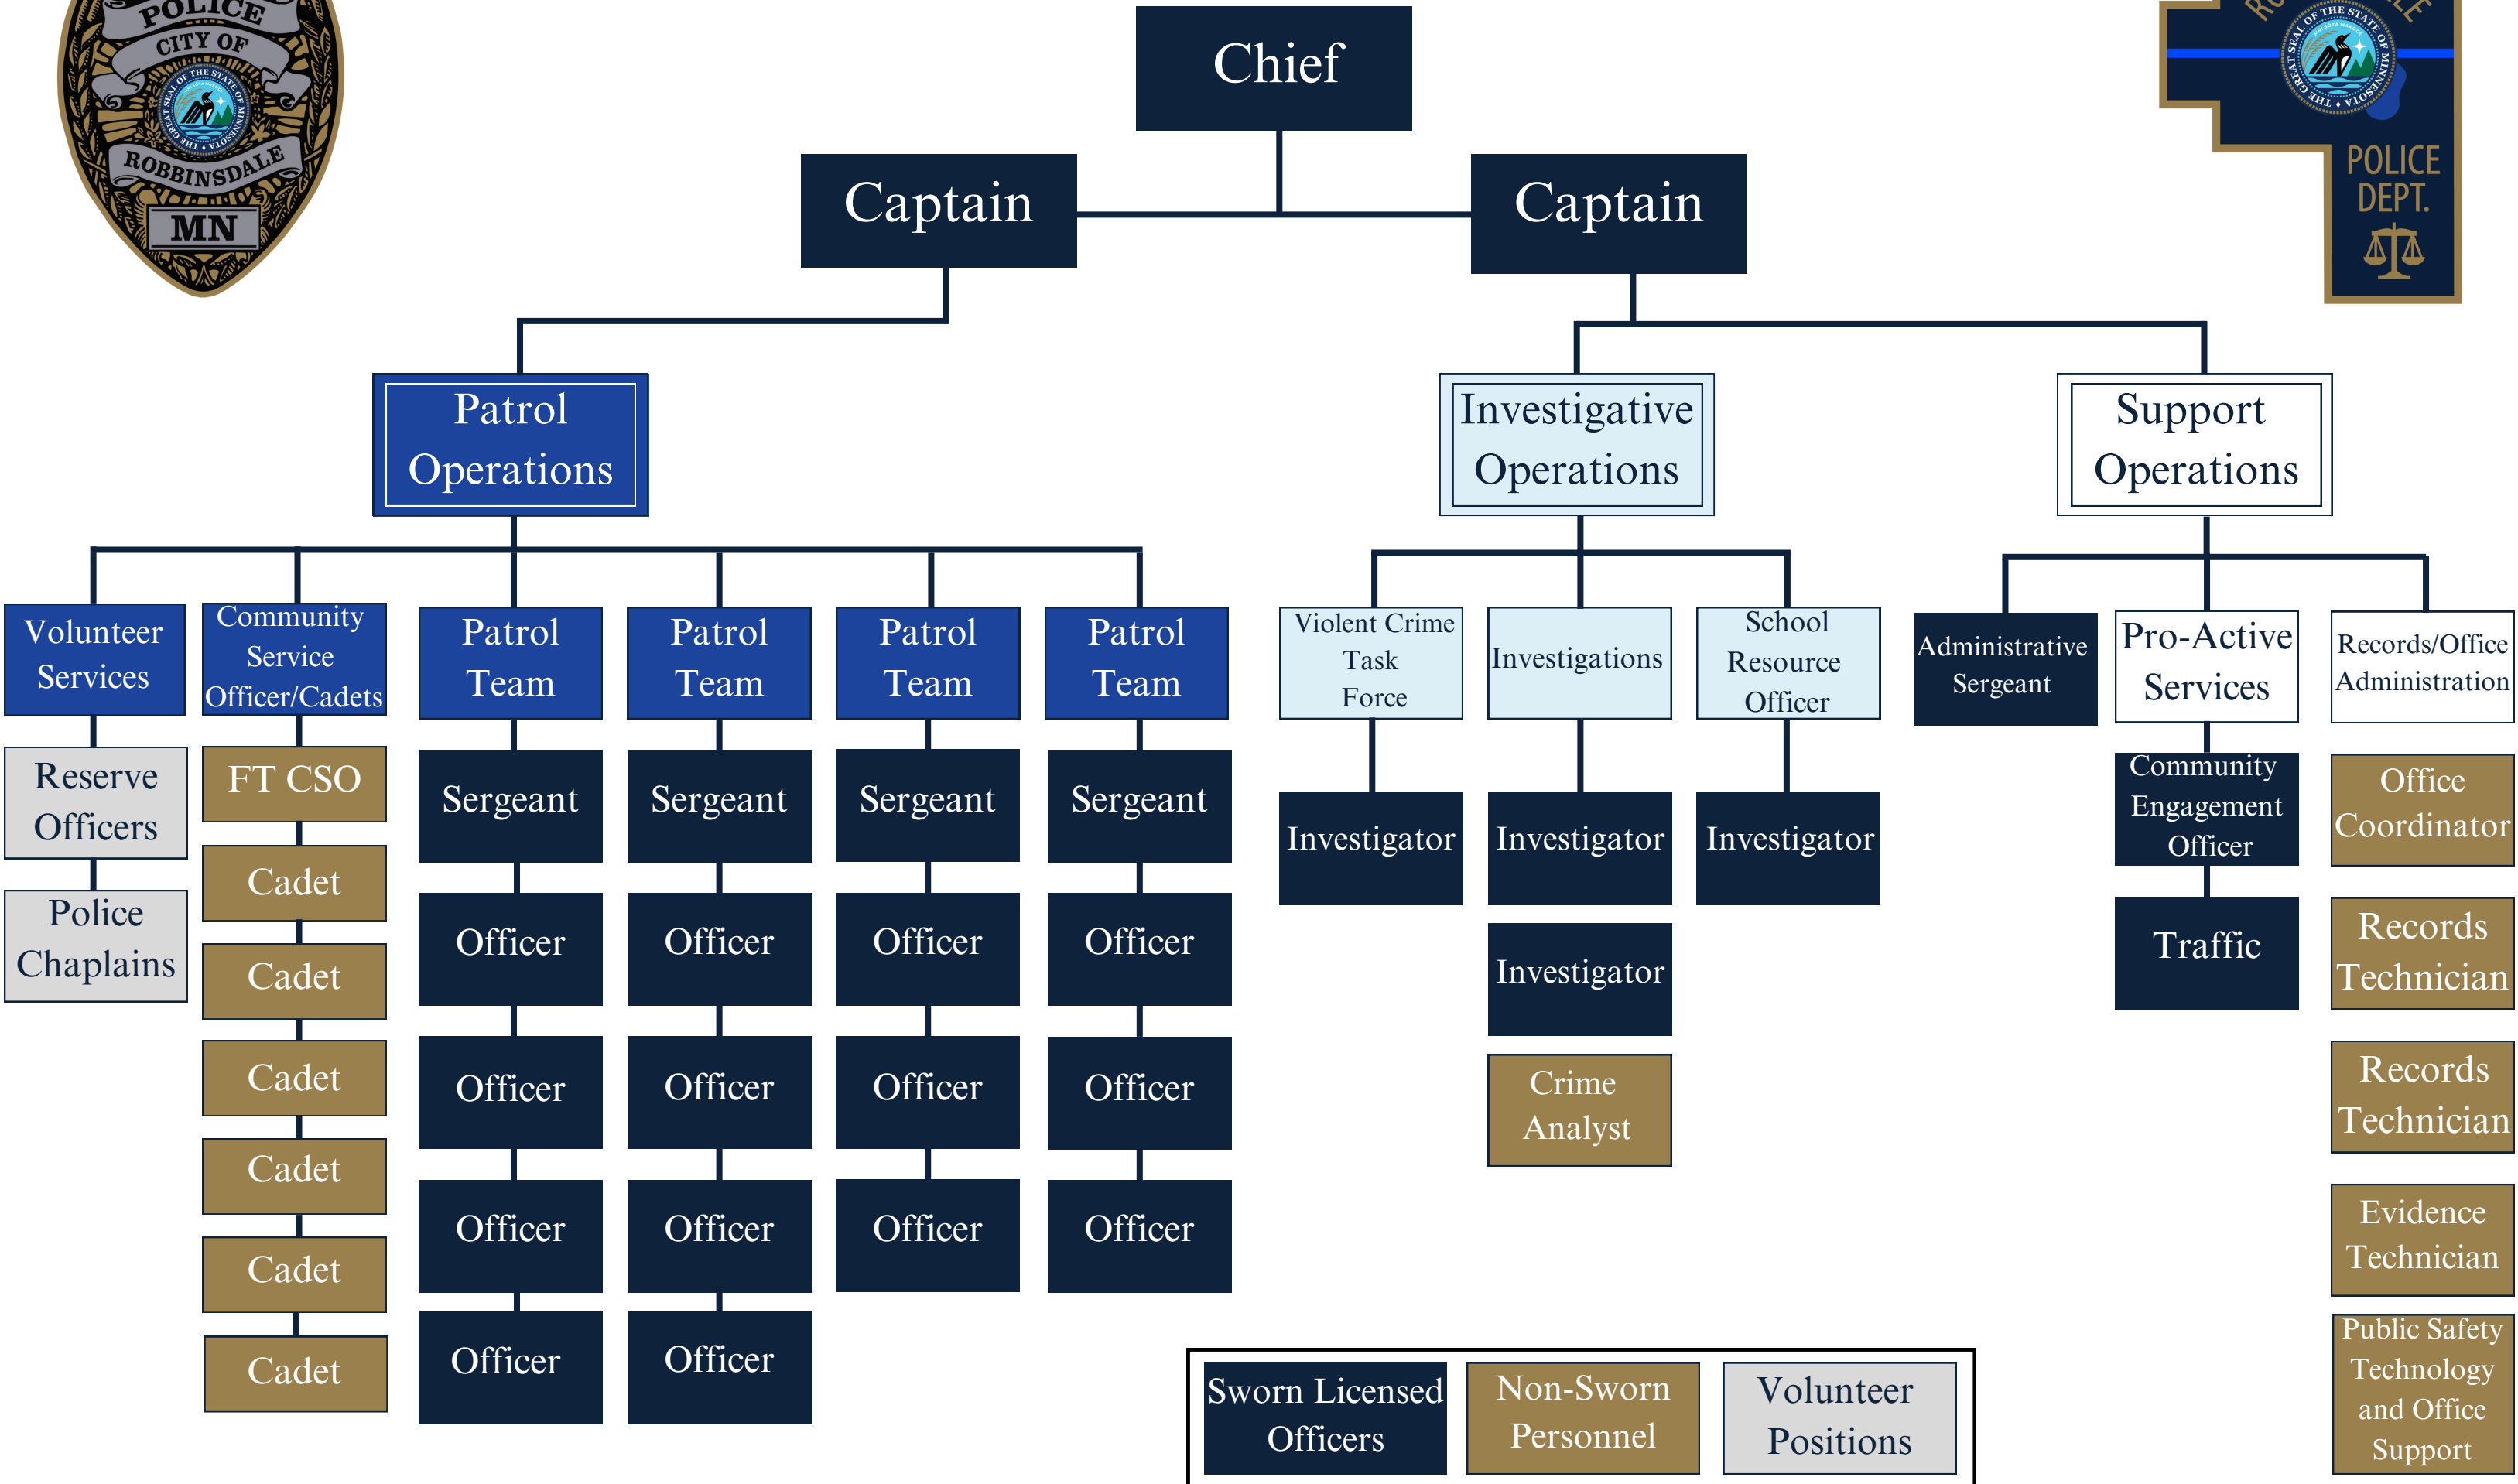

Robbinsdale Police Department Structure

Sworn Licensed Officers	Non-Sworn Personnel	Volunteer Positions
-------------------------	---------------------	---------------------