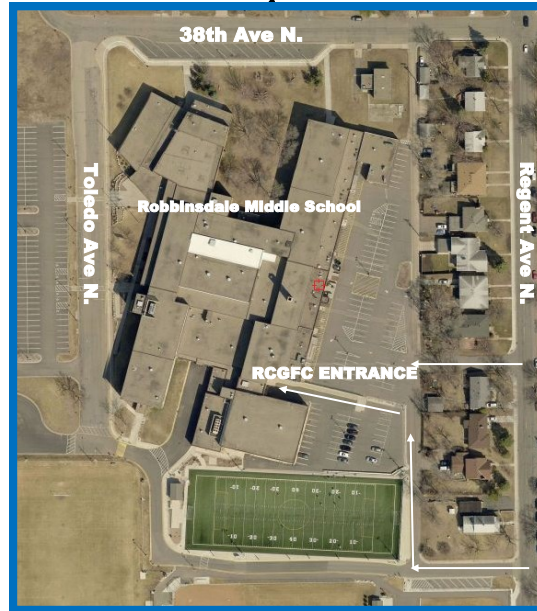

City of Robbinsdale Community Gyms & Fitness Center (RCGFC)

Located in
Robbinsdale Middle School
763-442-1678
(During Open Hours Only)

City of Robbinsdale
Recreation Services
4100 Lakeview Ave N
Robbinsdale MN 55422
763-531-1278

Robbinsdale Middle School
3730 Toledo Ave N.
Regent Side of the building
Door #18

*Gyms available
to reserve.*

*Call for
availability
and fee
information:
763-531-1272.*

*2017 Renovations made
possible through a
Hennepin County Youth
Sports Grant and funds
from ISD#281 & City of
Robbinsdale.*